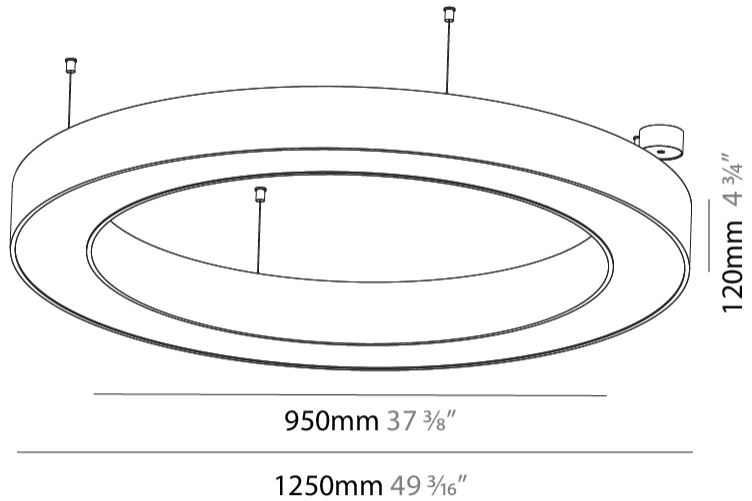

GENERAL

Series: Glorious
Subseries: Glorious
Brand: Prolicht
Division: Architectural
Mounting Type: Suspension
Mounting Location: Ceiling
Subcategory: Ambient

PHYSICAL

Shape: Round
Diameter (mm): 1250
Diameter (in): 49 ³/₁₆
Height (mm): 120
Height (in): 4 ³/₄
Max. Overall Height (mm): 2120
Max. Overall Height (in): 83 ⁷/₁₆
Light Distribution: Direct
Weight (kg): 12.847
Weight (lbs): 28.26
Diffuser: [PMMA - Opal or Micro-Prism](#)
Fixture Finish: [SSR / BKV / CWI / CRY / HAB / LAG / UFT / ITA / RUA / RUR / MIC / FTG / MYG / TWT / LOD / PUS / FRO / FUP / KIA / POP / BLS / SPG / MEY / GOH / GUM / CHC / COM / ABZ / JAG / OBR / MOS / ROR](#)
Fixture Material: Aluminum

ELECTRICAL

Lamp Type: LED (Zhaga Standard)
Input Wattage (W): 60
Total Output Wattage (W): 48 / 38.4 (3500K)
Dimming: [Non-Dimming / Phase Dimming (120Vac only) / 0-10V Dimming](#)
Driver Included: Yes
Driver Location: Integrated
Driver Type: Constant Current
Driver Class: Class 2
Input Voltage (V): 120 - 277
Constant Current (MA): 350 / 1200 (3500K)

LED

Color Temperature (°K): [3000 / 3500 / 4000](#)
Max. Delivered Lumen (lm): 5540 / 5733 / 5850
CRI: >80 CRI
Efficiency (%): 0.65
Lamp Life (hrs): 50000

OPTICAL

RATINGS AND CERTIFICATIONS

Certified By: Certified for North American Standards
IP rating: IP20