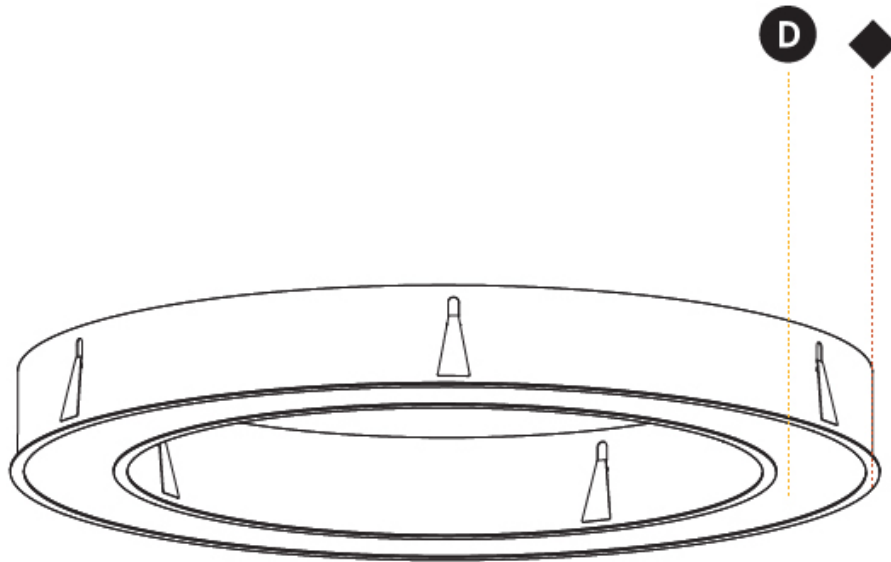

#### PHYSICAL

Shape: Round  
 Diameter (mm): 1270  
 Diameter (in): 50  
 Height (mm): 110  
 Height (in): 4 <sup>5</sup>/<sub>16</sub>  
 Min. Recessing Depth (mm): 120  
 Min. Recessing Depth (in): 4 <sup>3</sup>/<sub>4</sub>  
 Light Distribution: Direct  
 Weight (kg): 15.446  
 Weight (lbs): 34.05  
 Diffuser: PMMA - Opal or Micro-Prism  
 Fixture Finish: SSR / BKV / CWI / CRY / HAB / LAG / UFT / ITA / RUA / RUR / MIC / FTG / MYG / TWT / LOD / PUS / FRO / FUP / KIA / POP / BLS / SPG / MEY / GOH / GUM / CHC / COM / ABZ / JAG / OBR / MOS / ROR  
 Fixture Material: Aluminum  
 Cut-out Measurements: 1260mm / 49 5/8" x 940mm / 37"

1260mm x 940mm  
49 5/8" x 37"

120mm  
4 3/4"

10 - 15mm  
3/8" - 9/16"

A37507-

PROJECT	_____
TYPE	_____
SPECIFIER	_____
QUANTITY	_____
DATE	_____